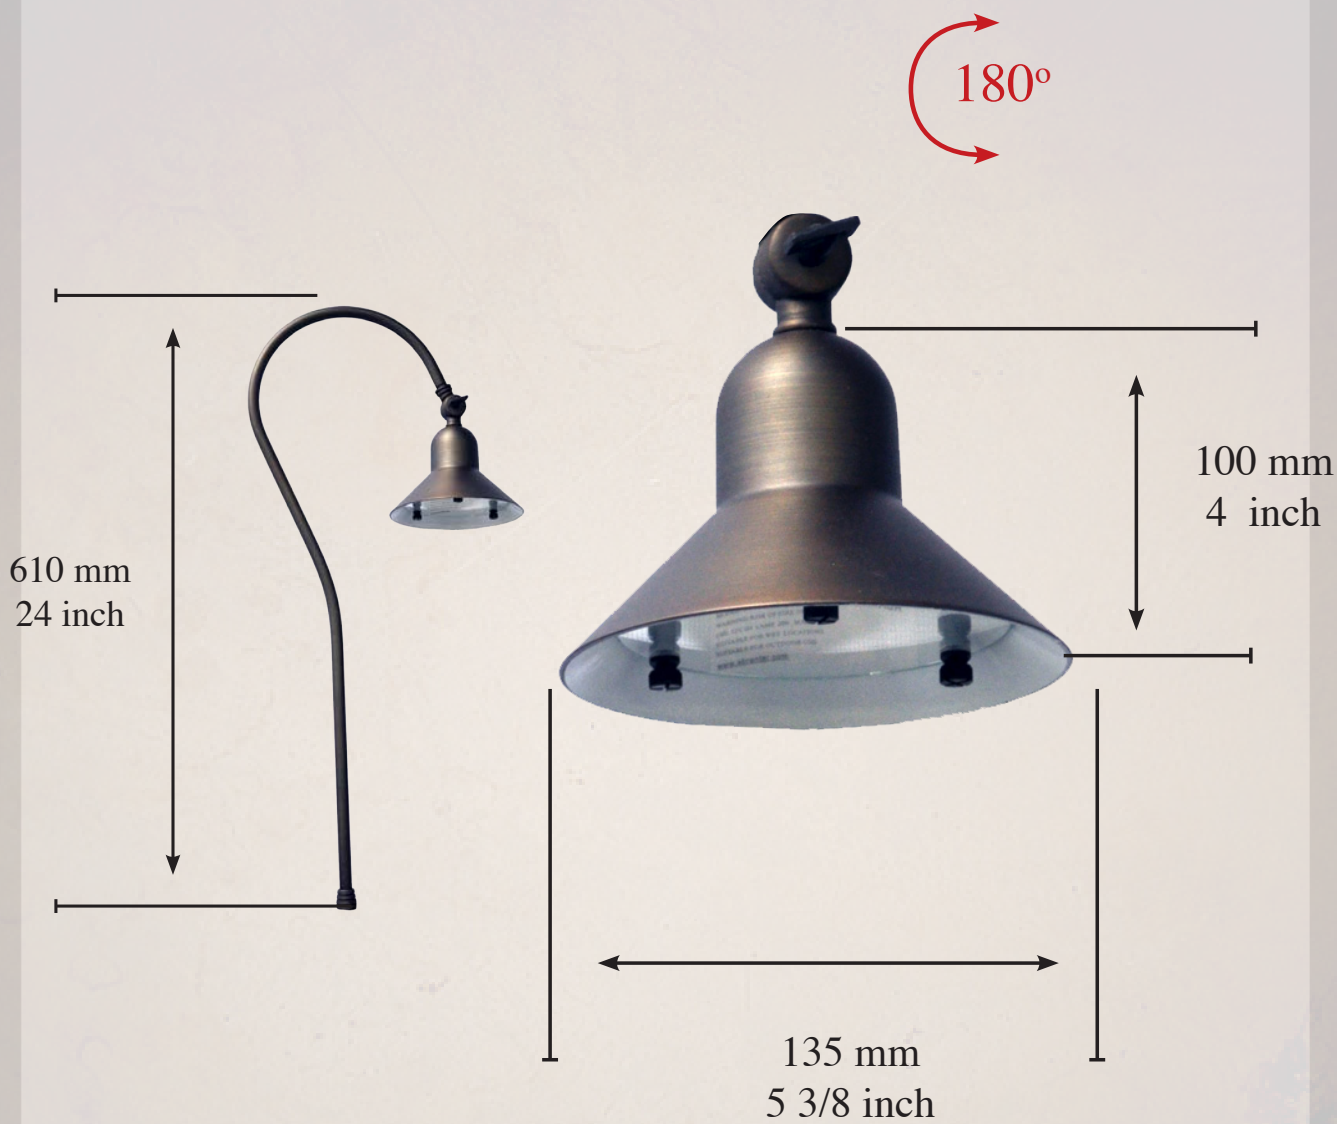

	Kgs	Lbs
In Box	1.8	4.0
No Box	1.3	3.0

**DESCRIPTION:**

**Construction:** Solid Brass  
**IP:** 55  
**Voltage :** 12V-24V  
**Lamp:** 20W G4 Halogen Bi-Pin (LED Optional)  
**Wire:** 25 Feet Brown 16/2 AWG, UV Resistant  
**Spike:** Brown PVC Stabilizer  
**Finish:** Aged Bronze  
**Maximum Wattage:** 20 Watts  
**Warranty:** Lifetime

**FIXTURE NAME:**

**DUVET**

**MODEL:**

**APL - 05**