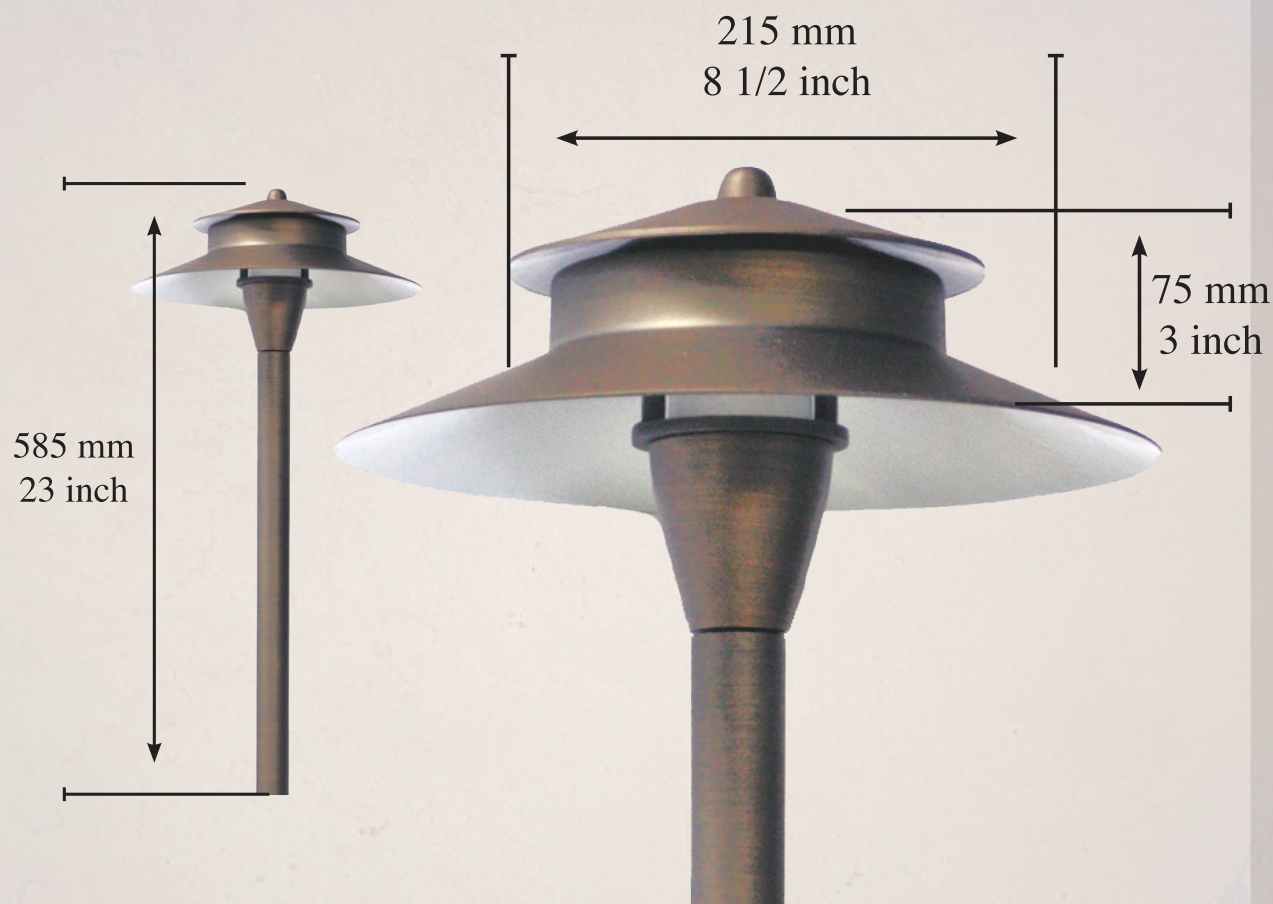

	Kgs	Lbs
In Box	2.2	4.8
No Box	1.8	4.0

DESCRIPTION:

Construction: Solid Brass
IP: 55
Voltage : 12V-24V
Lamp: 20W G4 Halogen Bi-Pin (LED Optional)
Wire: 25 Feet Brown 16/2 AWG, UV Resistant
Spike: Brown PVC Stabilizer
Finish: Aged Bronze
Maximum Wattage: 20 Watts
Warranty: Lifetime

FIXTURE NAME:

MATTEO

MODEL:

APL - 04